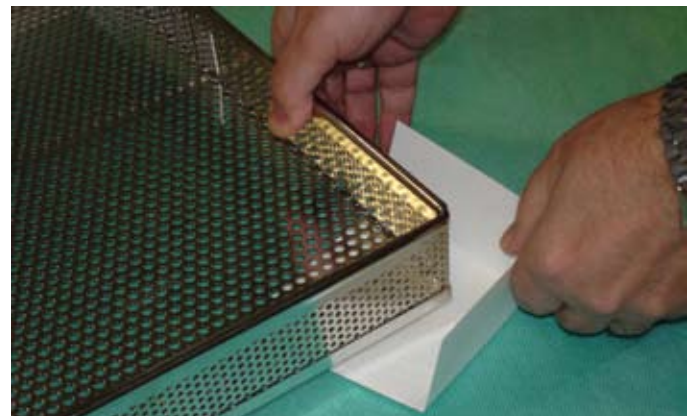

CLINIPAK CORNERS

Perfect partner for Loanset Management!

A simple and effective solution to reduce corner and foot damage!
Easy to assemble corners for baskets for use during sterilisation,
eliminating the risk of wrap perforation, caused by sharp corners or feet.

Additionally, the crepe version helps to reduce wet problems around basket corners.

Simply Fold, Tuck and Pinch to create a corner for baskets.

- Available in a heavy duty white rigid card.
- Fully Autoclavable.

Fold

Tuck

Pinch

CODE
CC001

DESCRIPTION
CLINIPAK WHITE RIGID CARD CORNERS