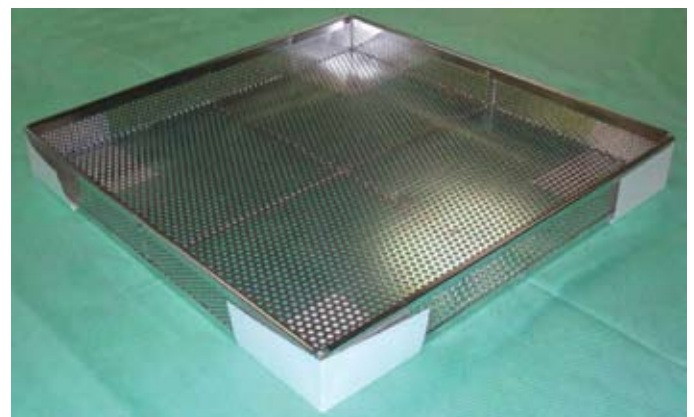

CLINIPAK CORNERS

Perfect partner for Loanset Management!

A simple and effective solution to reduce corner and foot damage!
Easy to assemble corners for baskets for use during sterilisation,
eliminating the risk of wrap perforation, caused by sharp corners or feet.

Additionally, the crepe version helps to reduce wet problems around basket corners.

Simply Fold, Tuck and Pinch to create a corner for baskets.

- Available in a heavy duty white rigid card.
- Fully Autoclavable.

Fold

Tuck

Pinch

CODE
CC001

DESCRIPTION
CLINIPAK WHITE RIGID CARD CORNERS