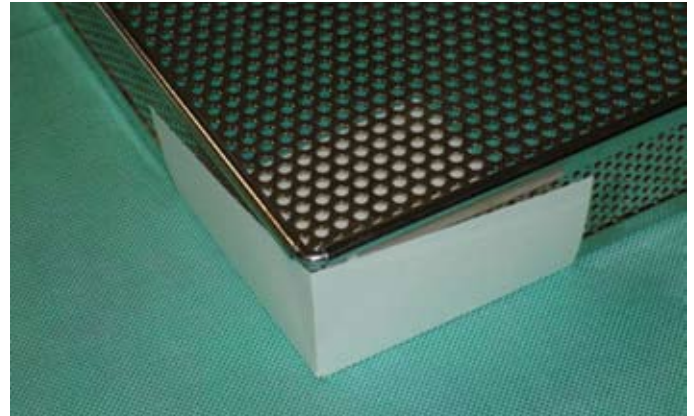

CLINIPAK CORNERS

Perfect partner for Loanset Management!

A simple and effective solution to reduce corner and foot damage!
Easy to assemble corners for baskets for use during sterilisation,
eliminating the risk of wrap perforation, caused by sharp corners or feet.

Additionally, the crepe version helps to reduce wet problems around basket corners.

Simply Fold, Tuck and Pinch to create a corner for baskets.

- Available in a heavy duty white rigid card.
- Fully Autoclavable.

Fold

Tuck

Pinch

CODE
CC001

DESCRIPTION
CLINIPAK WHITE RIGID CARD CORNERS